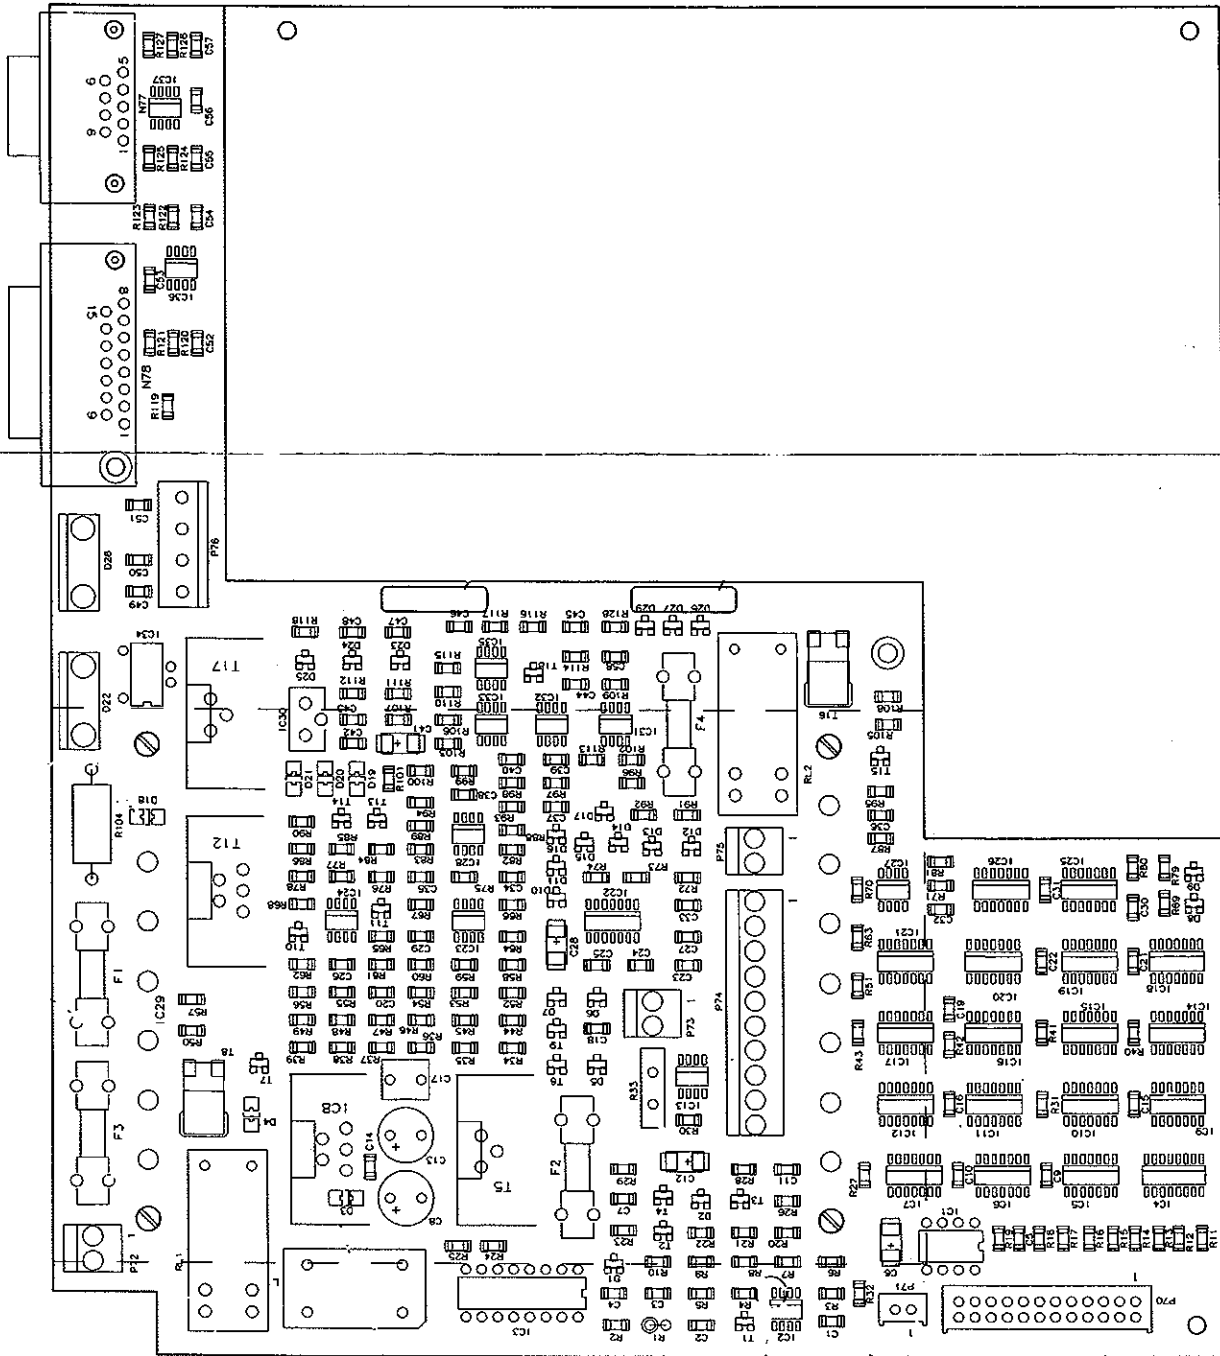

PC 1618 - Power supply

1618D

PC 1618 - Power supply

PC 1618 - Power supply

DATE	91-01-28	REV.	1	BY	SIEMENS
APP. BY	920228	DATE	92-02-16	BY	SIEMENS
PROJECT	PC1618	DATE	92-02-10	BY	SIEMENS
DESIGNER	K. J. 2	DATE	92-02-10	BY	SIEMENS
DR. NO.	060 38 728	DATE	92-02-16	BY	SIEMENS
REV.	E360E	DATE	92-07-20	BY	SIEMENS

PC 1618 - Power supply

PC 1618 - Power supply

DATE	91-01-28	REV	1	BY	WJE	CHKD	WJE	DATE	92-07-20		
PROJECT	SERVO VENTILATOR POWER SUPPLY			PC1618							
DESIGNER	WJE			92022							
SIEMENS	Siemens-Elema AB										
TYPE	E360E	REV	K	12	5	6					
ARTICLE NO	050 38 728										
REV	3	DATE	92-02-10	REV	4	DATE	92-02-18	REV	5	DATE	92-07-20

PC 1618 - Power supply

REV	DATE	BY	CHKD	APP'D	DESCRIPTION
3	82575 92-02-10				
4	82583 92-02-18				
5	82556 92-07-20				

PROJECT	NO.	REV.	DATE
PC1618	92022	K	12 5 6

SIEMENS	91-01-28	PC1618
Siemens-Elemente AB		
Siemens-Elemente AB		
Siemens-Elemente AB		