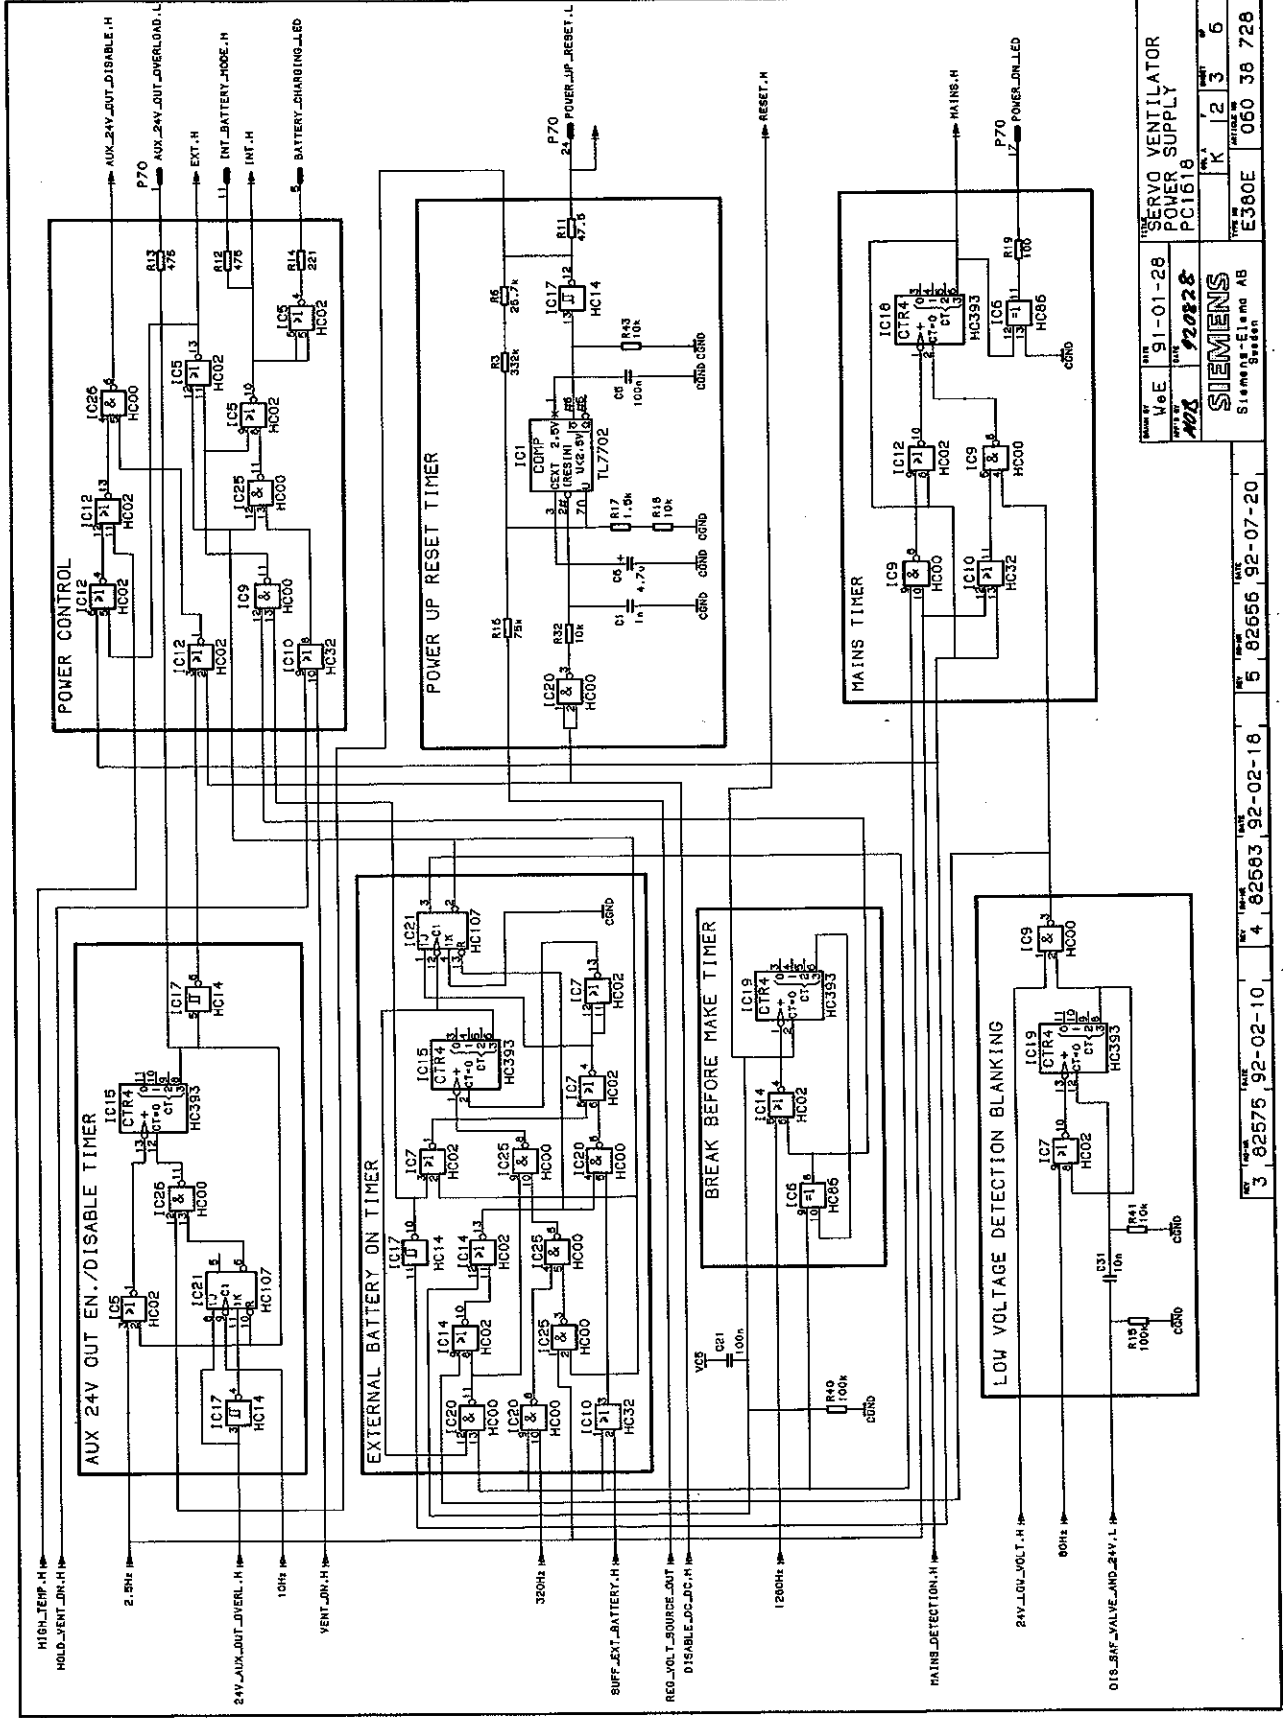

PC 1618 - Power supply

1618D

PC 1618 - Power supply

PC 1618 - Power supply

DATE	91-01-28	REV.	1	BY	SIEMENS
APP. BY	920228	DATE	92-02-16	BY	SIEMENS
PROJECT	PC1618	DATE	92-02-10	BY	SIEMENS
DESIGNER	K. J. 2	DATE	92-02-10	BY	SIEMENS
DR. NO.	060 38 728	DATE	92-02-16	BY	SIEMENS
REV.	E360E	DATE	92-07-20	BY	SIEMENS

PC 1618 - Power supply

REV	DATE	BY	CHKD	APP'D	DESCRIPTION
3	82575 92-02-10				
4	82583 92-02-18				
5	82556 92-07-20				

PROJECT	NO.	REV.	DATE
PC1618	92022	K	12 5 6

SIEMENS	91-01-28	PC1618
Siemens-Elemente AB		
Siemens-Elemente AB		
Siemens-Elemente AB		