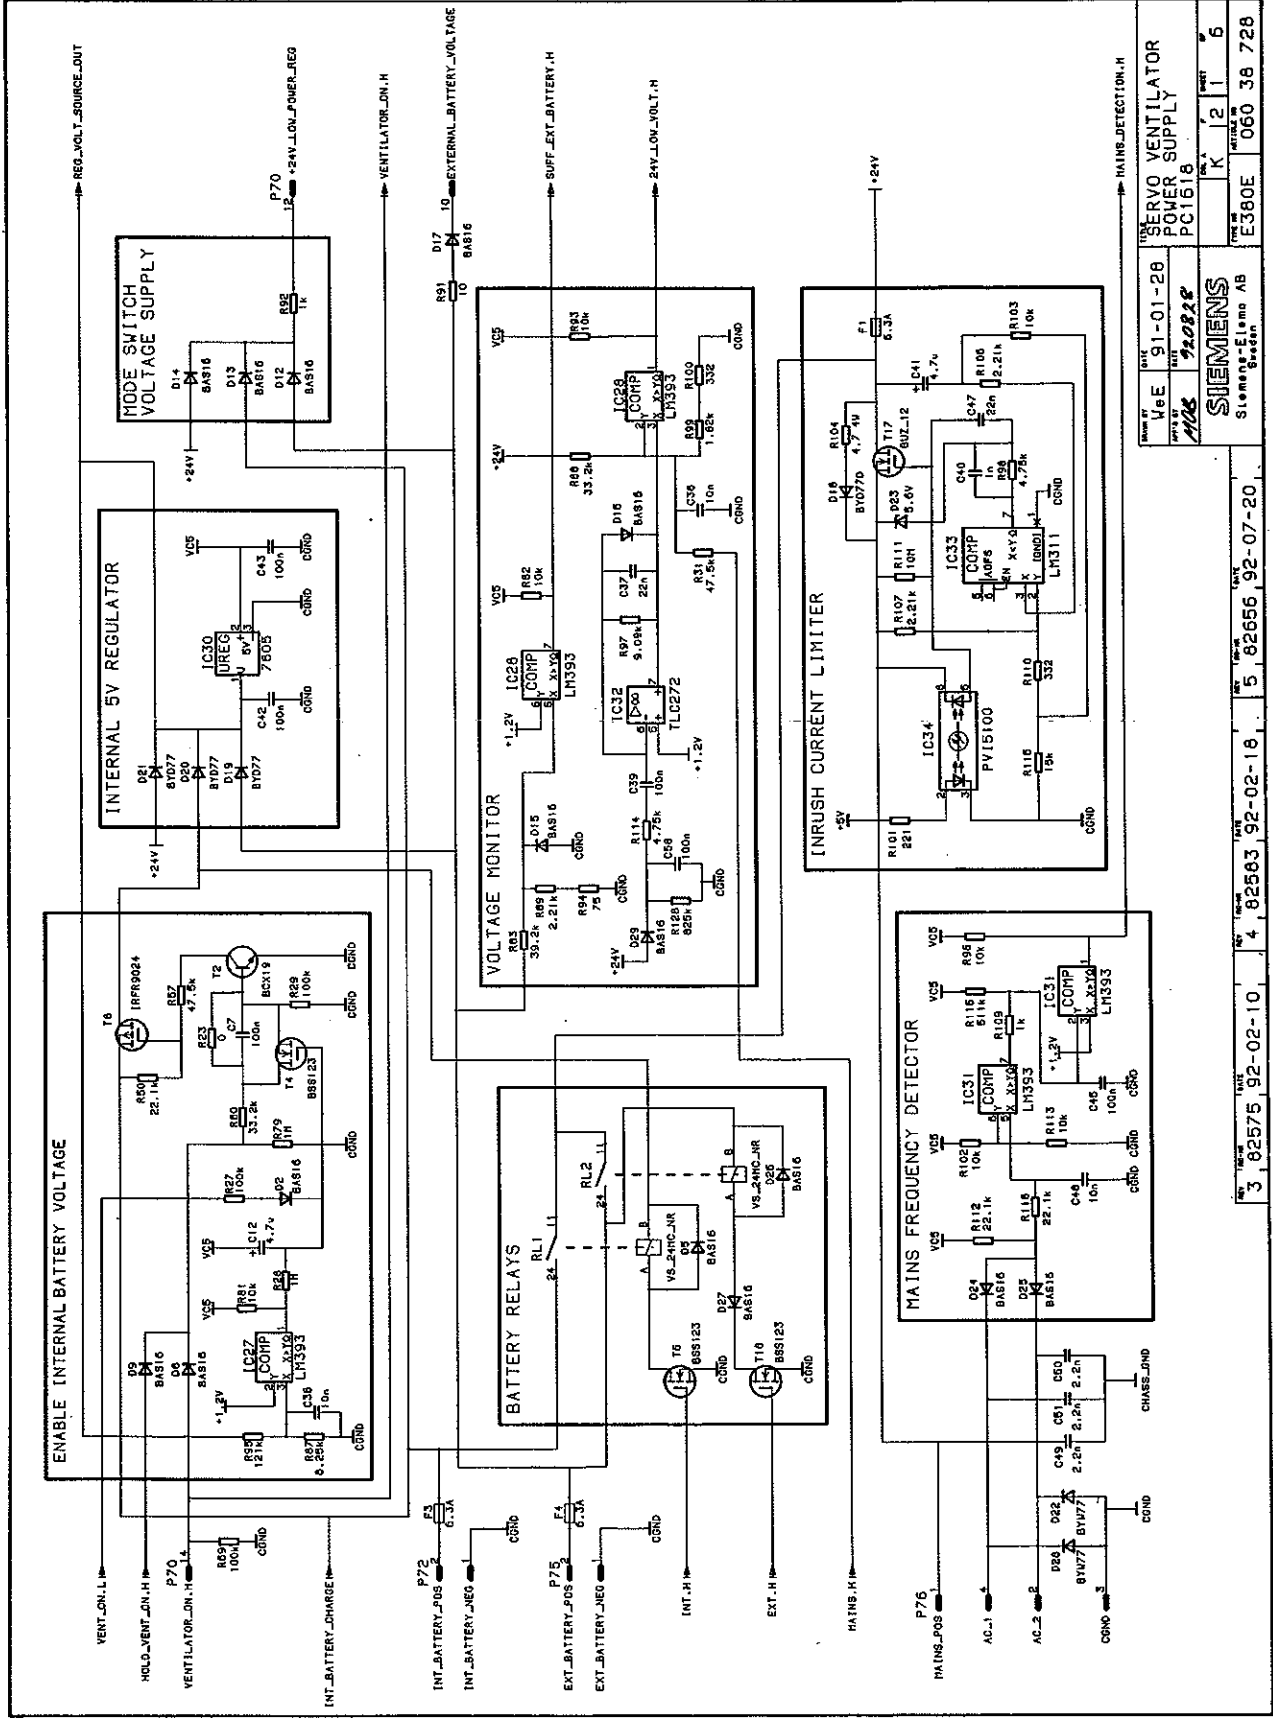

PC 1618 - Power supply

1618D

PC 1618 - Power supply

PC 1618 - Power supply

DATE	91-01-28	REV.	1	BY	SIEMENS
APP. BY	920228	DATE	92-02-16	BY	SIEMENS
PROJECT	PC1618	DATE	92-02-10	BY	SIEMENS
DESIGNER	K. J. 2	DATE	92-02-10	BY	SIEMENS
DR. NO.	060 38 728	DATE	92-02-16	BY	SIEMENS
REV.	E360E	DATE	92-07-20	BY	SIEMENS

PC 1618 - Power supply

PC 1618 - Power supply

DATE	91-01-28	REV	1	BY	WJE	CHKD	WJE	DATE	92-07-20		
PROJECT	SERVO VENTILATOR POWER SUPPLY			PC1618							
DESIGNER	WJE			92022							
SIEMENS	Siemens-Elema AB										
TYPE	E360E	REV	K	12	5	6					
ARTICLE NO	050 38 728										
REV	3	DATE	92-02-10	REV	4	DATE	92-02-18	REV	5	DATE	92-07-20

PC 1618 - Power supply

REV	DATE	BY	CHKD	APP'D	DESCRIPTION
3	82575 92-02-10				
4	82583 92-02-18				
5	82556 92-07-20				

PROJECT	NO.	REV.	DATE
PC1618	92022	K	12 5 6

SIEMENS	91-01-28	PC1618
Siemens-Elemente AB		
Siemens-Elemente AB		
Siemens-Elemente AB		