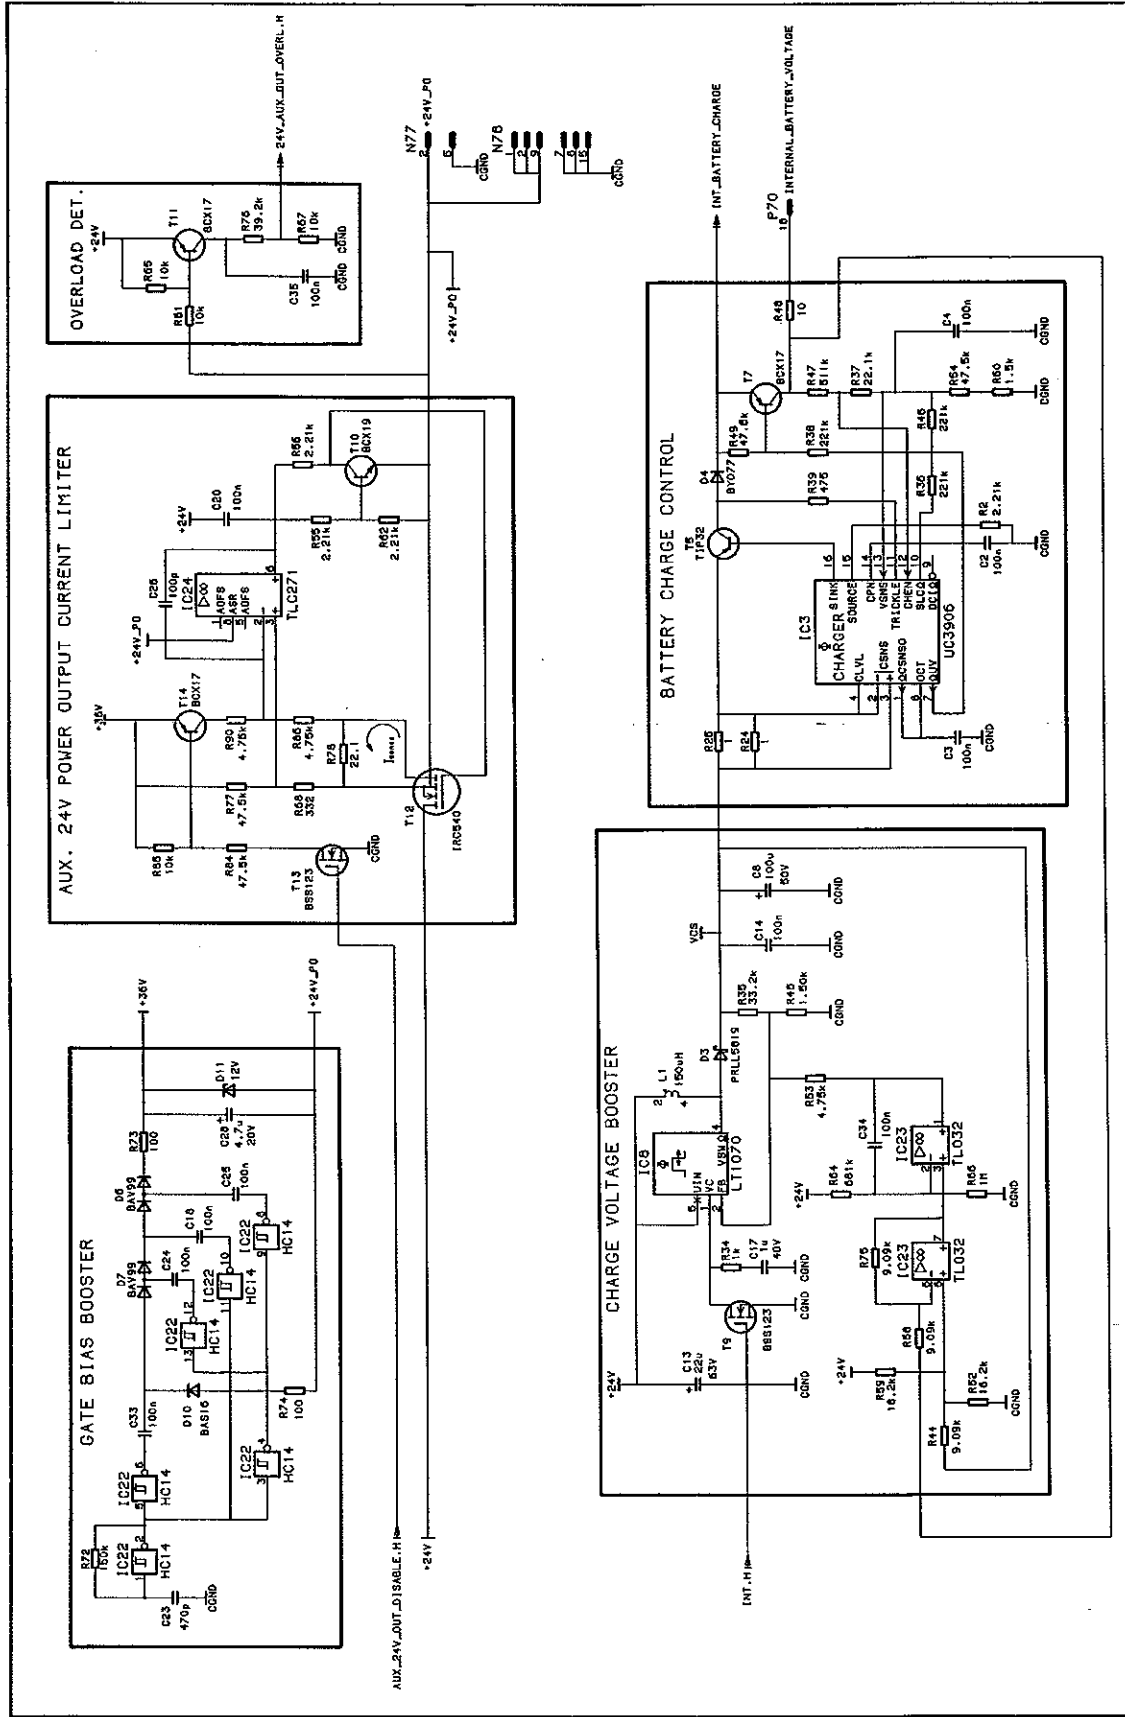

PC 1618 - Power supply

1618D

PC 1618 - Power supply

PC 1618 - Power supply

DATE	91-01-28	REV.	1	BY	SIEMENS
APP. BY	920228	DATE	92-02-16	BY	SIEMENS
PROJECT	PC1618	DATE	92-02-10	BY	SIEMENS
DESIGNER	K. J. 2	DATE	92-02-10	BY	SIEMENS
DR. NO.	060 38 728	DATE	92-02-16	BY	SIEMENS
REV.	E360E	DATE	92-07-20	BY	SIEMENS

PC 1618 - Power supply

PC 1618 - Power supply

DATE	91-01-28	REV	1	BY	WJE	CHKD	WJE	DATE	92-07-20		
PROJECT	SERVO VENTILATOR POWER SUPPLY			PC1618							
DESIGNER	WJE			92022							
SIEMENS	Siemens-Elema AB										
TYPE	E360E	REV	K	12	5	6					
ARTICLE NO	050 38 728										
REV	3	DATE	92-02-10	REV	4	DATE	92-02-18	REV	5	DATE	92-07-20

PC 1618 - Power supply

REV	DATE	BY	CHKD	APP'D	DESCRIPTION
3	82575 92-02-10				
4	82583 92-02-18				
5	82556 92-07-20				

PROJECT	NO.	REV.	DATE
PC1618	92022	K	12 5 6

SIEMENS	91-01-28	PC1618
Siemens-Elemente AB		
Siemens-Elemente AB		
Siemens-Elemente AB		