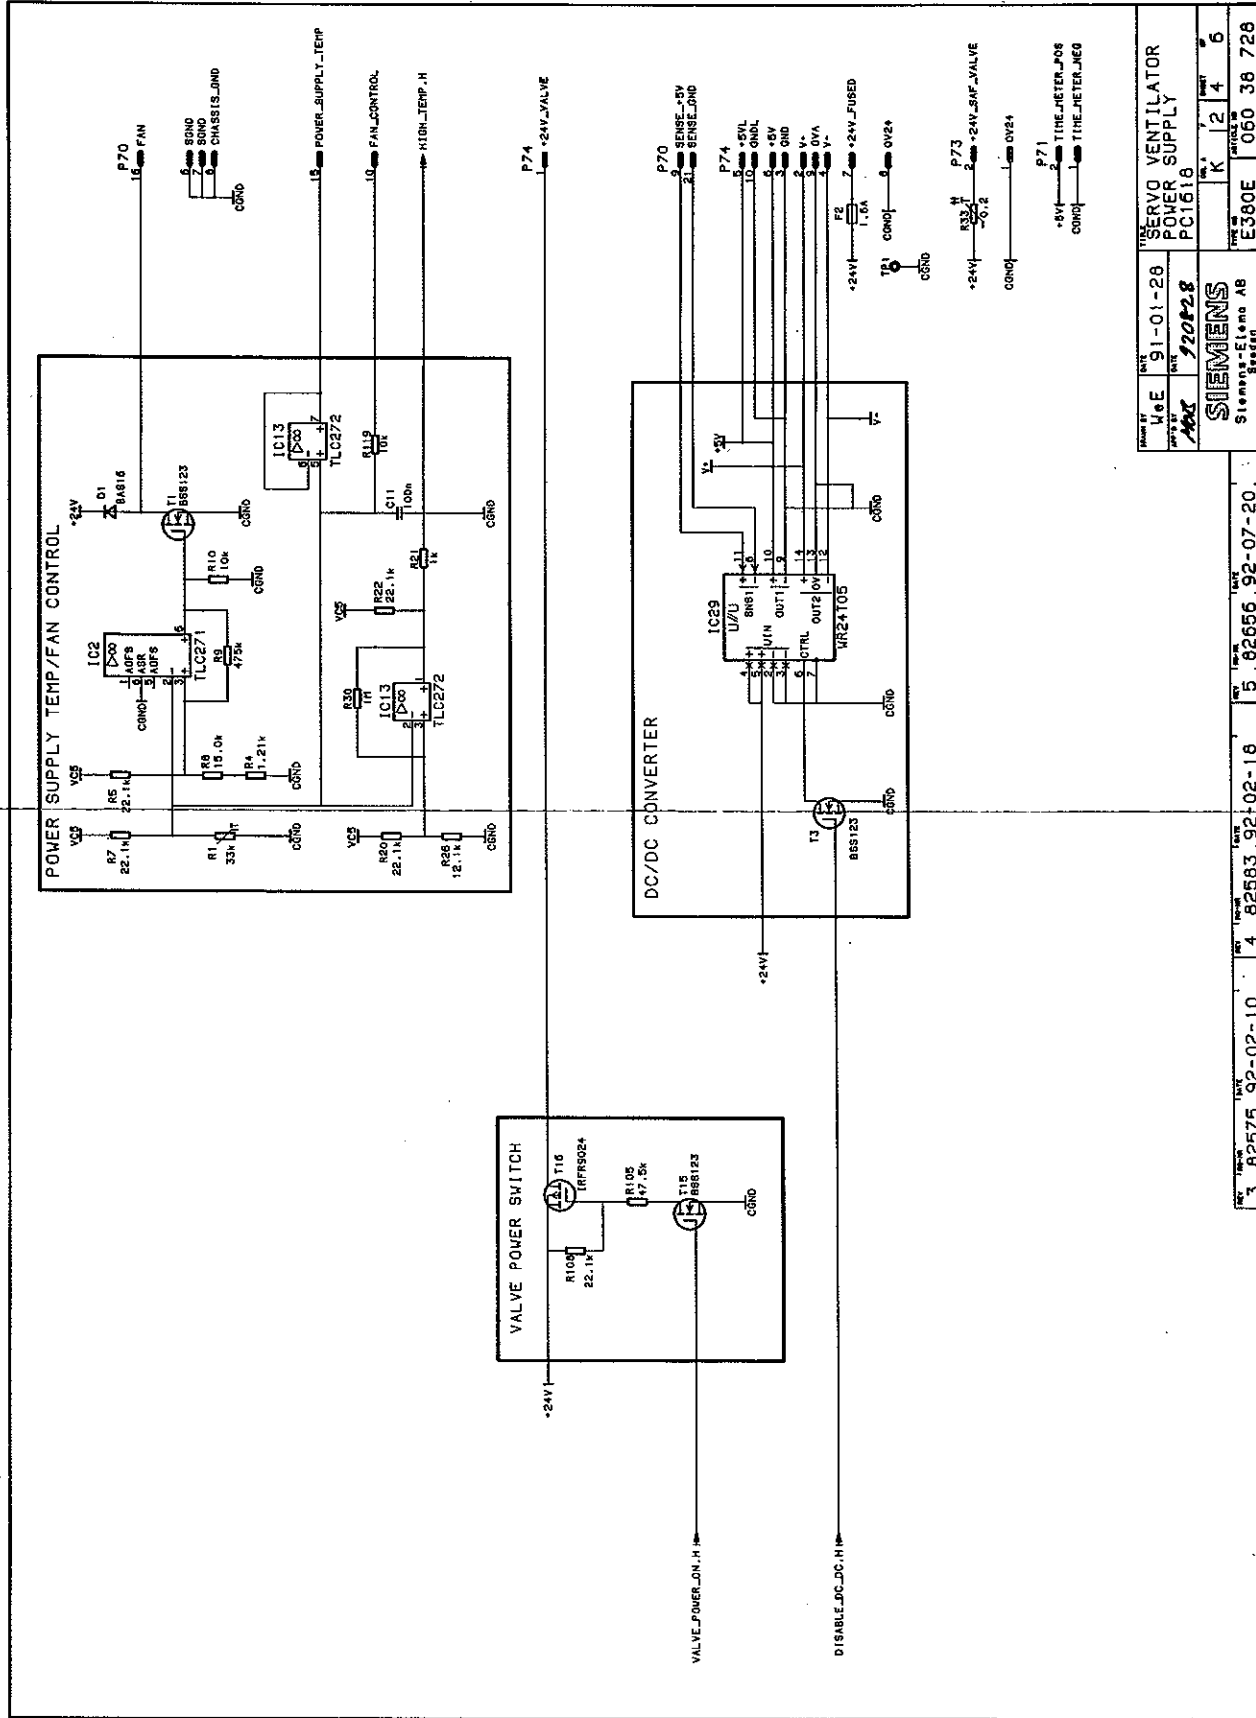

PC 1618 - Power supply